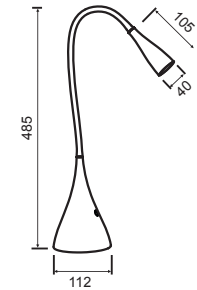

4 TOUCHS	OFF apagado
-------------	----------------

BOMBILLAS - BULBS

6 LED 3W 4000K 300Lm 70° (INCL)
electronic adaptor 350mA (INCL)

ICONOS - ICONES

1 	2 IP20	3 adaptor
4 	5	6

220V-230V~50Hz

TOUCH
LAMP
DIMMER